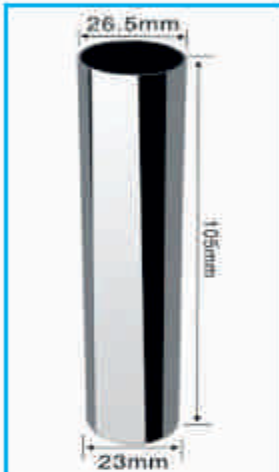

ICE-6006
ICE POP MOLD

CAPACITY MAX ~50ml
FILL LINE 6mm ~47ml
FILL LINE 20mm ~40ml