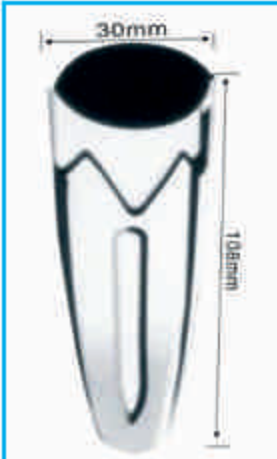

ICE-7062
ICE POP MOLD

CAPACITY MAX =50ml
FILL LINE 6mm =45ml
FILL LINE 20mm =33ml