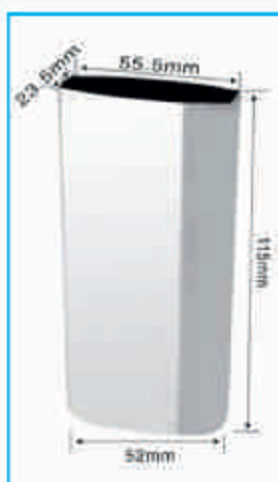

ICE-5072
POPSICLE MOLD

CAPACITY MAX =130ml
FILL LINE 6mm =116ml
FILL LINE 20mm =97ml