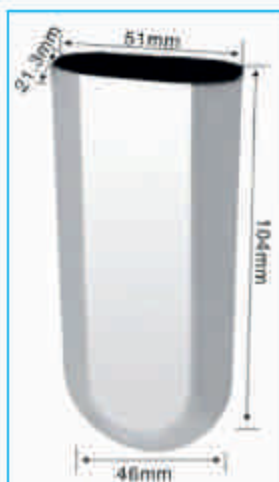

ICE-5069
POPSICLE MOLD

CAPACITY MAX =92ml
FILL LINE 6mm =87ml
FILL LINE 20mm =74ml