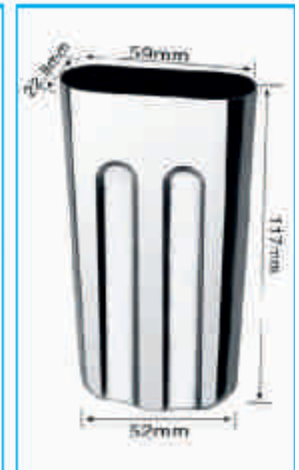

**ICE-1060**  
ICE CREAM MOLD  
CAPACITY MAX =58ml  
FILL LINE 6mm =53ml  
FILL LINE 20mm =43ml

## Double Groove Stainless Steel Stick Ice Cream Making Mold

**ICE-2001**  
**ICE CREAM MOLD**

CAPACITY MAX = 86ml  
FILL LINE 6mm = 81ml  
FILL LINE 20mm = 67ml

**ICE-2002**  
**ICE CREAM MOLD**

CAPACITY MAX = 125ml  
FILL LINE 6mm = 117ml  
FILL LINE 20mm = 100ml

**ICE-2003**  
**ICE CREAM MOLD**

CAPACITY MAX = 108ml  
FILL LINE 6mm = 100ml  
FILL LINE 20mm = 85ml

**ICE-2004**  
**ICE CREAM MOLD**

CAPACITY MAX = 135ml  
FILL LINE 6mm = 127ml  
FILL LINE 20mm = 111ml

**ICE-2005**  
**ICE CREAM MOLD**

CAPACITY MAX = 120ml  
FILL LINE 6mm = 115ml  
FILL LINE 20mm = 98ml

**ICE-2006**  
**ICE CREAM MOLD**

CAPACITY MAX = 130ml  
FILL LINE 6mm = 122ml  
FILL LINE 20mm = 107ml