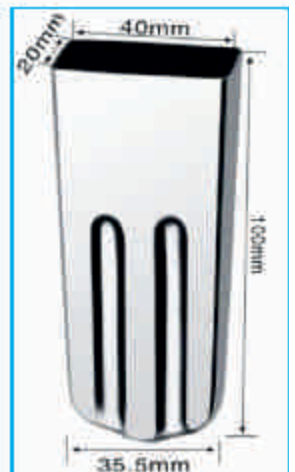

ICE-2060
ICE CREAM MOLD
CAPACITY MAX ~66ml
FILL LINE 6mm ~61ml
FILL LINE 20mm ~50ml