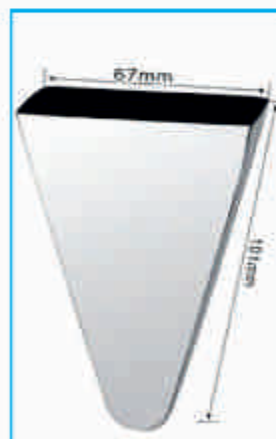

ICE-7030
ICE POP MOLD

CAPACITY MAX ~100ml
FILL LINE 6mm ~91ml
FILL LINE 20mm ~71ml