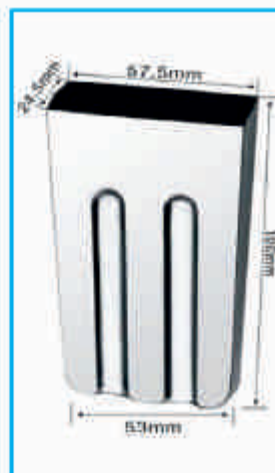

ICE-2014
ICE CREAM MOLD

CAPACITY MAX = 126ml
FILL LINE 6mm = 118ml
FILL LINE 20mm = 98ml