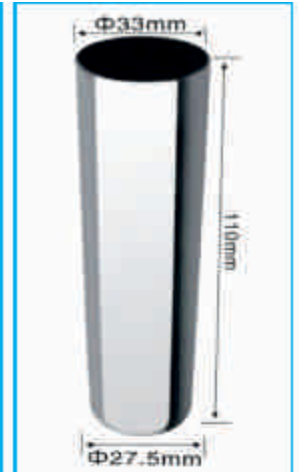

ICE-6005
ICE POP MOLD

CAPACITY MAX ~80ml
FILL LINE 6mm ~75ml
FILL LINE 20mm ~63ml