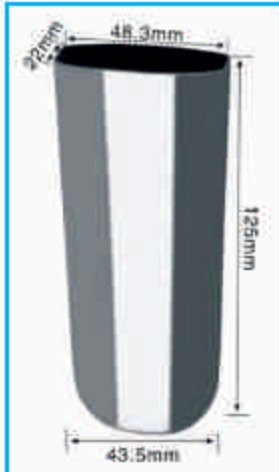

Long Thin Stainless Steel Ice Pop Mold

ICE-6016
ICE POP MOLD

CAPACITY MAX ~100ml
FILL LINE 6mm ~45ml
FILL LINE 20mm ~85ml