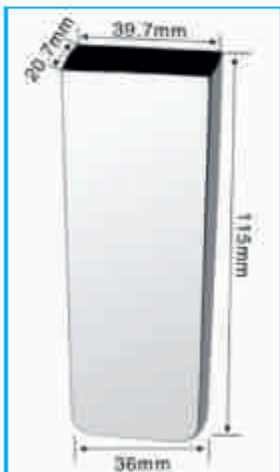

ICE-5026
POPSICLE MOLD

CAPACITY MAX =88ml
FILL LINE 6mm =84ml
FILL LINE 20mm =73ml