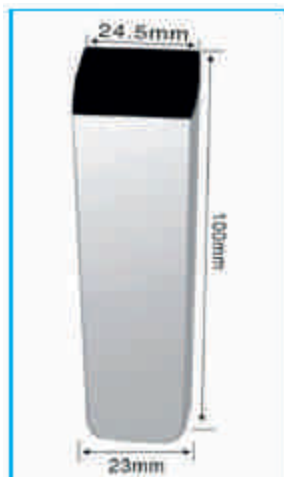

Long Thin Stainless Steel Ice Pop Mold

ICE-6031
ICE POP MOLD

CAPACITY MAX =55ml
FILL LINE 6mm =52ml
FILL LINE 20mm =46ml