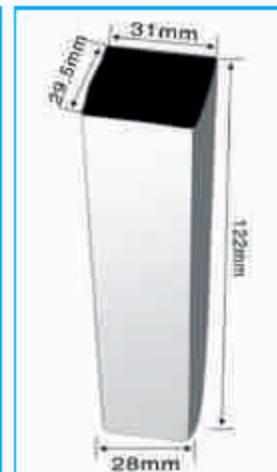

ICE-6029
ICE POP MOLD

CAPACITY MAX ~105ml
FILL LINE 6mm ~99ml
FILL LINE 20mm ~87ml