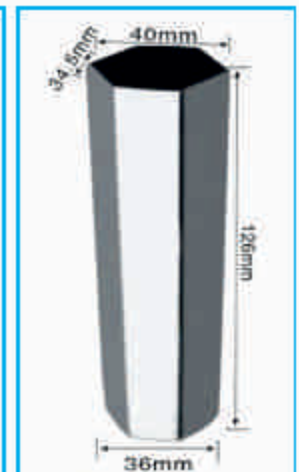

ICE-6030
ICE POP MOLD

CAPACITY MAX ~120ml
FILL LINE 6mm ~115ml
FILL LINE 20mm ~102ml