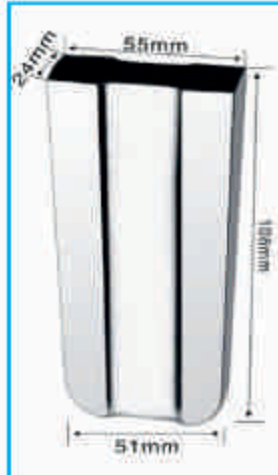

ICE-4024
POPSICLE MOLD

CAPACITY MAX ~123ml
FILL LINE 6mm ~115ml
FILL LINE 20mm ~100ml