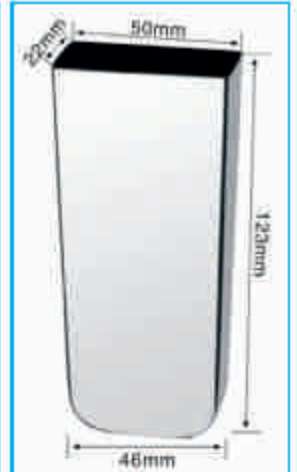

ICE-5020
POPSICLE MOLD

CAPACITY MAX =125ml
FILL LINE 6mm =118ml
FILL LINE 20mm =103ml