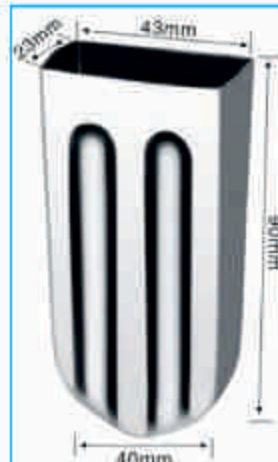

ICE-2092
ICE CREAM MOLD
CAPACITY MAX -73ml
FILL LINE 6mm -67ml
FILL LINE 20mm -55ml