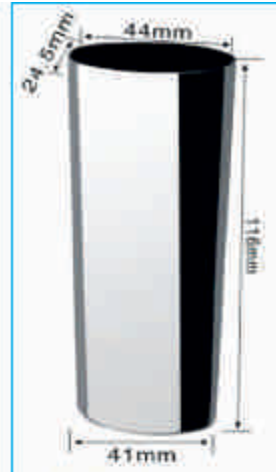

ICE-6004
ICE POP MOLD

CAPACITY MAX ~97ml
FILL LINE 6mm ~90ml
FILL LINE 20mm ~80ml