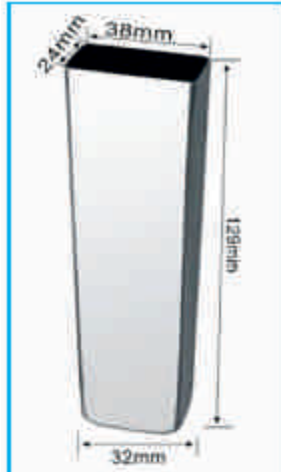

Long Thin Stainless Steel Ice Pop Mold

ICE-6046
ICE POP MOLD

CAPACITY MAX ~105ml
FILL LINE 6mm ~95ml
FILL LINE 20mm ~88ml