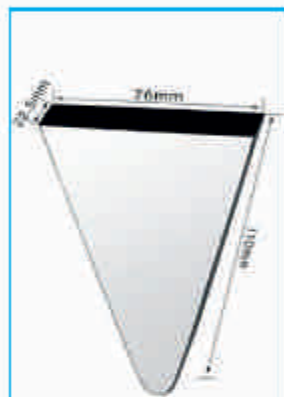

ICE-7021
ICE POP MOLD

CAPACITY MAX ~107ml
FILL LINE 6mm ~97ml
FILL LINE 20mm ~73ml