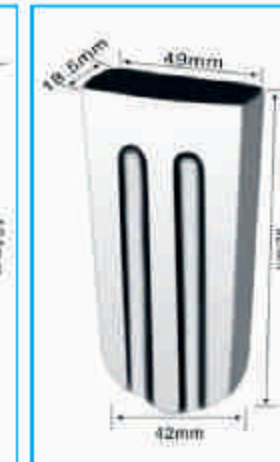

ICE-2095
ICE CREAM MOLD
CAPACITY MAX -63ml
FILL LINE 6mm -59ml
FILL LINE 20mm -46ml