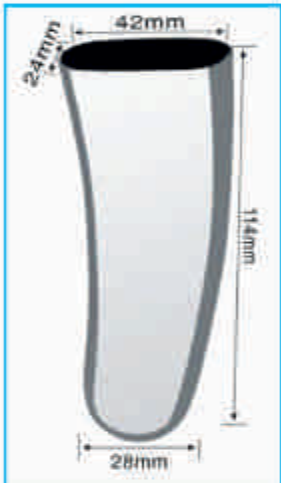

CAPACITY MAX =105ml  
FILL LINE 6mm =101ml  
FILL LINE 20mm =81ml

**ICE-7038**  
ICE POP MOLD

CAPACITY MAX =100ml  
FILL LINE 6mm =96ml  
FILL LINE 20mm =79ml

**ICE-7039**  
ICE POP MOLD

CAPACITY MAX =80ml  
FILL LINE 6mm =77ml  
FILL LINE 20mm =65ml