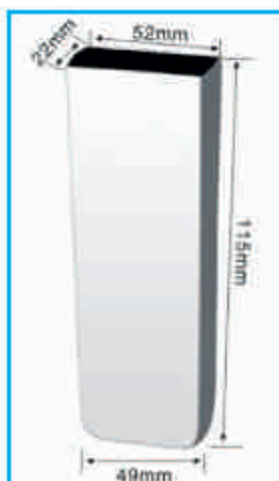

## Flat Stainless Steel Popsicle Mold

**ICE-5061**  
POPSICLE MOLD

CAPACITY MAX =105ml  
FILL LINE 6mm =100ml  
FILL LINE 20mm =90ml

**ICE-5062**  
POPSICLE MOLD

CAPACITY MAX =128ml  
FILL LINE 6mm =120ml  
FILL LINE 20mm =106ml