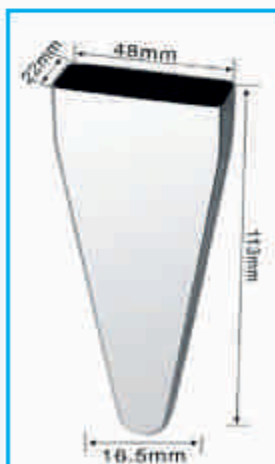

ICE-7029
ICE POP MOLD

CAPACITY MAX ~79ml
FILL LINE 6mm ~72ml
FILL LINE 20mm ~55ml