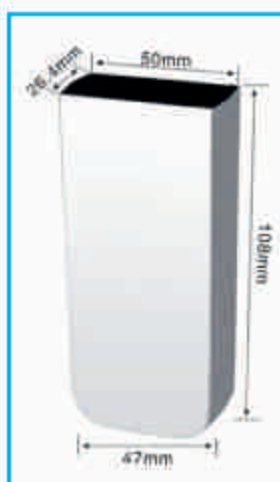

ICE-5075
POPSICLE MOLD

CAPACITY MAX =132ml
FILL LINE 6mm =126ml
FILL LINE 20mm =110ml