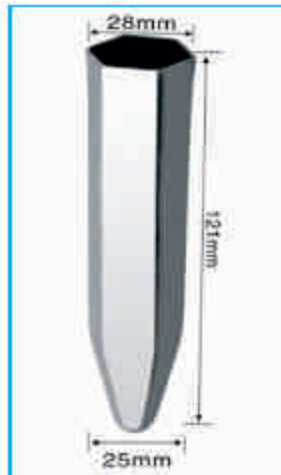

## Long Thin Stainless Steel Ice Pop Mold

**ICE-6061**  
ICE POP MOLD

CAPACITY MAX = 77ml  
FILL LINE 6mm = 29ml  
FILL LINE 20mm = 63ml

**ICE-6062**  
ICE POP MOLD

CAPACITY MAX = 78ml  
FILL LINE 6mm = 73ml  
FILL LINE 20mm = 65ml