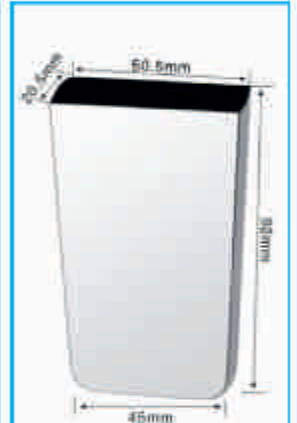

ICE-5025
POPSICLE MOLD

CAPACITY MAX =95ml
FILL LINE 6mm =89ml
FILL LINE 20mm =73ml