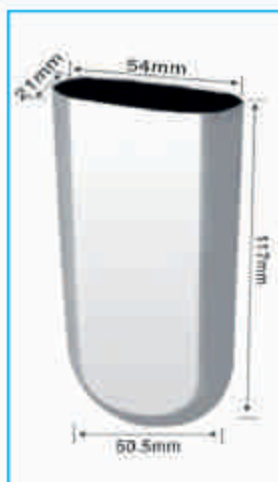

ICE-5067
POPSICLE MOLD

CAPACITY MAX =111ml
FILL LINE 6mm =104ml
FILL LINE 20mm =89ml