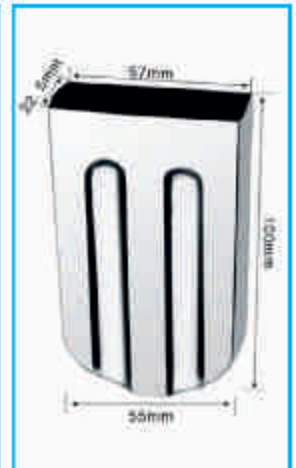

ICE-2110
ICE CREAM MOLD
CAPACITY MAX ~110ml
FILL LINE 6mm ~101ml
FILL LINE 20mm ~84ml