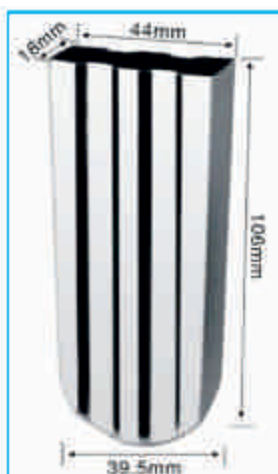

## Round Edge Stainless Steel Popsicle Mold

**ICE-4031**  
POPSICLE MOLD

CAPACITY MAX =110ml  
FILL LINE 6mm =103ml  
FILL LINE 20mm =87ml

**ICE-4032**  
POPSICLE MOLD

CAPACITY MAX =130ml  
FILL LINE 6mm =122ml  
FILL LINE 20mm =105ml