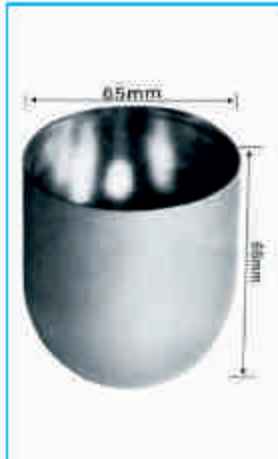

ICE-7068
ICE POP MOLD

CAPACITY MAX =203ml
FILL LINE 6mm =184ml
FILL LINE 20mm =137ml