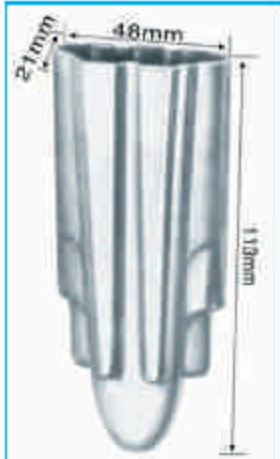

Shaped Stainless Steel Ice Pop Mold

ICE-7061
ICE POP MOLD

CAPACITY MAX =67ml
FILL LINE 6mm =64ml
FILL LINE 20mm =53ml