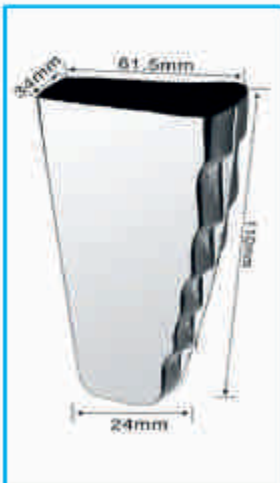

ICE-7044
ICE POP MOLD

CAPACITY MAX =130ml
FILL LINE 6mm =121ml
FILL LINE 20mm =97ml