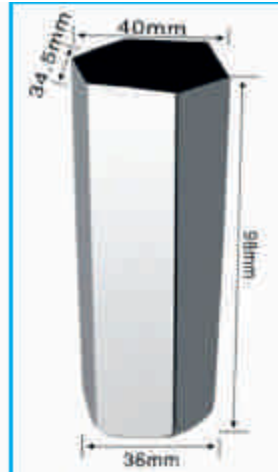

## Long Thin Stainless Steel Ice Pop Mold

**ICE-6001**  
ICE POP MOLD

CAPACITY MAX ~50ml  
FILL LINE 6mm ~45ml  
FILL LINE 20mm ~35ml

**ICE-6002**  
ICE POP MOLD

CAPACITY MAX ~100ml  
FILL LINE 6mm ~96ml  
FILL LINE 20mm ~81ml