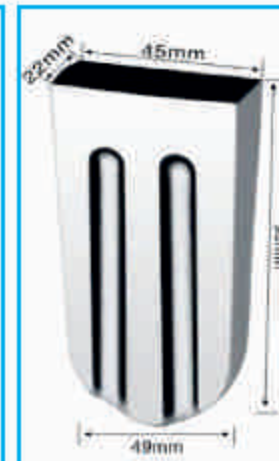

ICE-2098
ICE CREAM MOLD
CAPACITY MAX -86ml
FILL LINE 6mm -80ml
FILL LINE 20mm -65ml