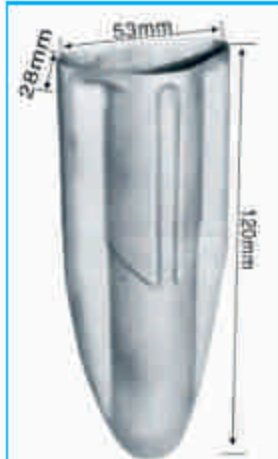

ICE-7063
ICE POP MOLD

CAPACITY MAX =88ml
FILL LINE 6mm =83.5ml
FILL LINE 20mm =70ml