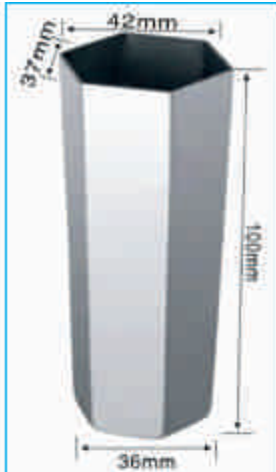

ICE-6002
ICE POP MOLD

CAPACITY MAX ~100ml
FILL LINE 6mm ~96ml
FILL LINE 20mm ~81ml