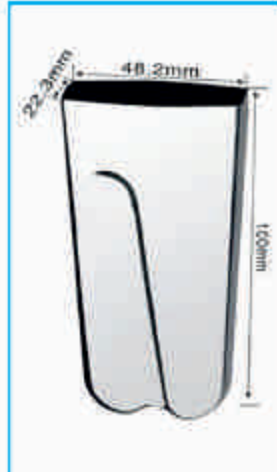

## Shaped Stainless Steel Ice Pop Mold

**ICE-7046**  
**ICE POP MOLD**

CAPACITY MAX ~110ml  
FILL LINE 6mm ~103ml  
FILL LINE 20mm ~90ml

**ICE-7047**  
**ICE POP MOLD**

CAPACITY MAX ~84ml  
FILL LINE 6mm ~75ml  
FILL LINE 20mm ~58ml

**ICE-7048**  
**ICE POP MOLD**

CAPACITY MAX ~74ml  
FILL LINE 6mm ~70ml  
FILL LINE 20mm ~58ml

**ICE-7049**  
**ICE POP MOLD**

CAPACITY MAX ~100ml  
FILL LINE 6mm ~94ml  
FILL LINE 20mm ~80ml

**ICE-7050**  
**ICE POP MOLD**