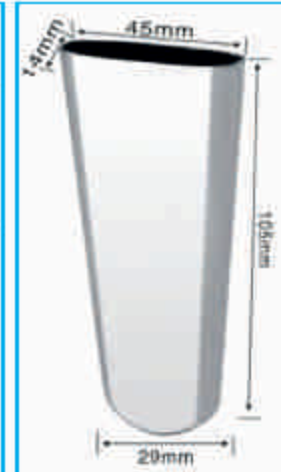

ICE-5010
POPSICLE MOLD

CAPACITY MAX ~131ml
FILL LINE 6mm ~129ml
FILL LINE 20mm ~111ml