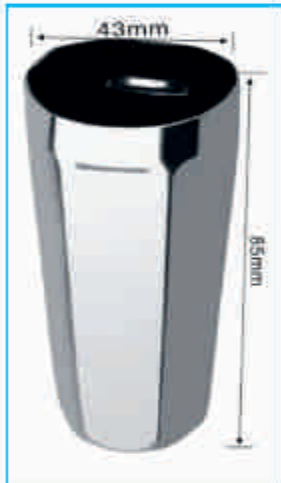

ICE-7036
ICE POP MOLD

CAPACITY MAX =85ml
FILL LINE 6mm =75ml
FILL LINE 20mm =55ml